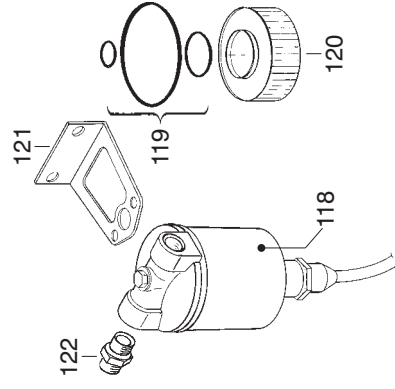

Optional (2)
Filtro Gasolio con preriscaldamento - Filtre pre-chauffage
Heizölvorwärmfilter - Oil pre-heaters filter