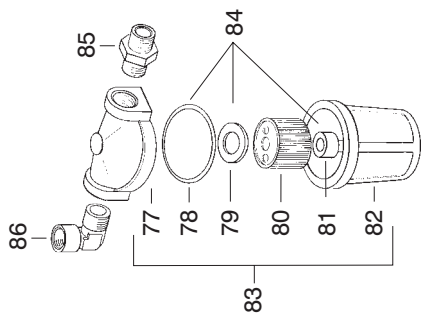

GREEN 70 - 115

Filtro gasolio - Filtre
Filter