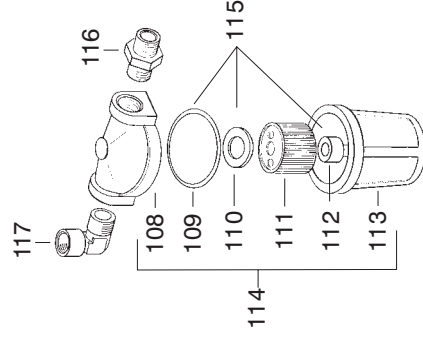

Optional (2)
Filtro Gasolio con preriscaldamento - Filtre pre-chauffage
Heizölvorwärmfilter - Oil pre-heaters filter