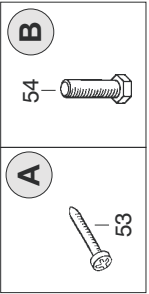

MASTER SUSPENDED HEATERS

MODEL GREEN 70 / 115

PARTS LIST

Position	Code	Description	70	115
42	4032.054	El. components supp. plate	•	•
43	4032.055	Terminal board	•	•
44	4032.056	Terminal board	•	•
45	4031.334	Contacteur Wimex	•	•
46	4032.060	Relay Iskra	•	
46	4032.063	Relay Iskra		•
47	4031.268	Control knob 1-0-2	•	•
48	4031.902	Fuse holder	•	•
49	4031.102	Fuse (5x20) A.6	•	•
50	4031.169	Red pilot lamp Ø12	•	•
55	4032.068	Combustion chamber	•	
55	4032.069	Combustion chamber		•
56	4032.070	Baffle plate	•	•
57	4031.365	Chimney seal	•	
57	4032.072	Chimney seal		•
58	4032.073	Chimney cover	•	
58	4032.074	Chimney cover		•
59	4032.075	Nut M6 brass	•	•
60	4032.076	Female plug 1"	•	•
77	4032.077	Filter head 1/4"	•	•
78	4031.150	Filter OR	•	•
79	4031.075	Upper seal	•	•
80	4031.015	Filter cartridge	•	•
81	4031.191	Lower seal	•	•
82	4031.180	Filter housing	•	•
83	4031.071	Filter 1/4"	•	•
84	4111.116	Kit OR	•	•
85	4031.302	Nipple 1/4"	•	•
86	4031.222	Connection 1/4"	•	•
87	4031.120	Oil pre-heaters filter 3/8"	•	•
88	4031.181	Kit OR	•	•
89	4031.179	Filter cartridge	•	•
90	4031.122	Filter support	•	•
91	4032.104	Nipple FE 3/8"M-1/4" M	•	•
93	4032.105	Intel grille	•	
93	4032.106	Intel grille		•
94	4032.107	Screw TC M6x16 FR	•	•
96	4032.108	Thermostat plug 3P+T	•	•
97	4032.109	Screw TC 4x1/2"	•	•
98	4031.089	Thermostat plug 3P+T	•	•
107	4032.119	El. components box	•	•
108	4032.120	Bulbs holder	•	•
109	4032.121	Clip	•	•
110	4032.122	Thermostat TY95 50/90 °C	•	•
111	4032.123	Thermostat TY95H 120 °C	•	•
112	4032.124	Thermostat TY95 20/60 °C	•	•
113	4032.125	Safety therm. plastic profile	•	•
114	4032.127	Electric control box	•	
114	4032.128	Electric control box		•

GREEN 200