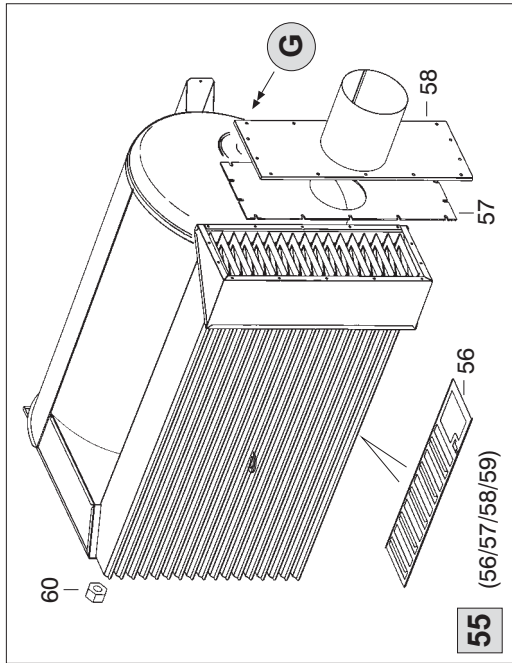

GREEN 70 - 115

A 	B 	D 	F
C 	E 	G