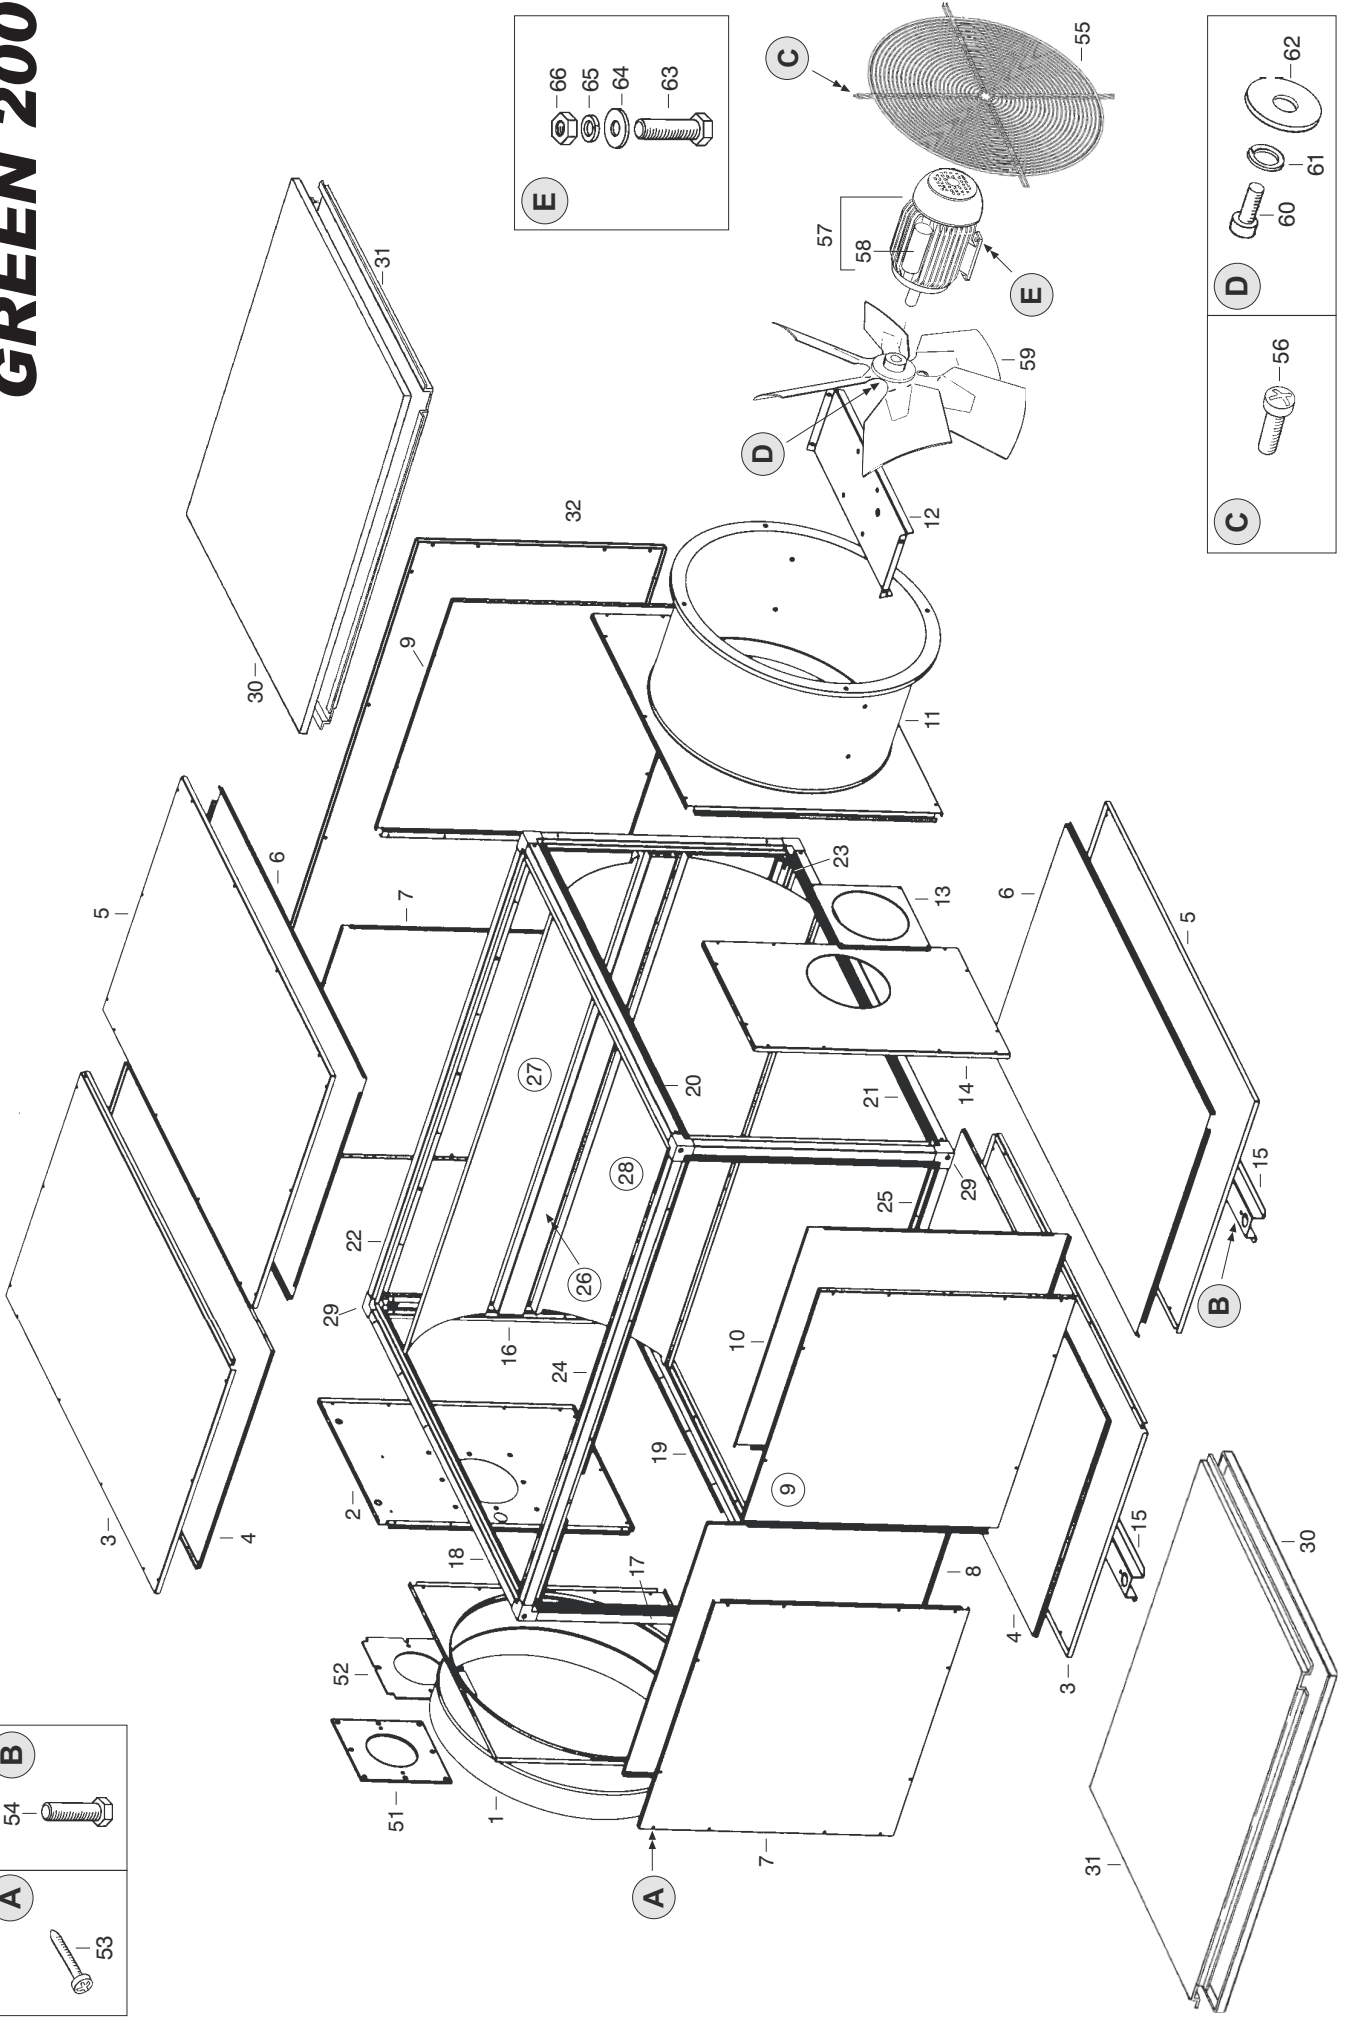

MASTER SUSPENDED HEATERS

MODEL GREEN 70 / 115

PARTS LIST

Position	Code	Description	70	115
42	4032.054	El. components supp. plate	•	•
43	4032.055	Terminal board	•	•
44	4032.056	Terminal board	•	•
45	4031.334	Contacteur Wimex	•	•
46	4032.060	Relay Iskra	•	
46	4032.063	Relay Iskra		•
47	4031.268	Control knob 1-0-2	•	•
48	4031.902	Fuse holder	•	•
49	4031.102	Fuse (5x20) A.6	•	•
50	4031.169	Red pilot lamp Ø12	•	•
55	4032.068	Combustion chamber	•	
55	4032.069	Combustion chamber		•
56	4032.070	Baffle plate	•	•
57	4031.365	Chimney seal	•	
57	4032.072	Chimney seal		•
58	4032.073	Chimney cover	•	
58	4032.074	Chimney cover		•
59	4032.075	Nut M6 brass	•	•
60	4032.076	Female plug 1"	•	•
77	4032.077	Filter head 1/4"	•	•
78	4031.150	Filter OR	•	•
79	4031.075	Upper seal	•	•
80	4031.015	Filter cartridge	•	•
81	4031.191	Lower seal	•	•
82	4031.180	Filter housing	•	•
83	4031.071	Filter 1/4"	•	•
84	4111.116	Kit OR	•	•
85	4031.302	Nipple 1/4"	•	•
86	4031.222	Connection 1/4"	•	•
87	4031.120	Oil pre-heaters filter 3/8"	•	•
88	4031.181	Kit OR	•	•
89	4031.179	Filter cartridge	•	•
90	4031.122	Filter support	•	•
91	4032.104	Nipple FE 3/8"M-1/4" M	•	•
93	4032.105	Intel grille	•	
93	4032.106	Intel grille		•
94	4032.107	Screw TC M6x16 FR	•	•
96	4032.108	Thermostat plug 3P+T	•	•
97	4032.109	Screw TC 4x1/2"	•	•
98	4031.089	Thermostat plug 3P+T	•	•
107	4032.119	El. components box	•	•
108	4032.120	Bulbs holder	•	•
109	4032.121	Clip	•	•
110	4032.122	Thermostat TY95 50/90 °C	•	•
111	4032.123	Thermostat TY95H 120 °C	•	•
112	4032.124	Thermostat TY95 20/60 °C	•	•
113	4032.125	Safety therm. plastic profile	•	•
114	4032.127	Electric control box	•	
114	4032.128	Electric control box		•

GREEN 200