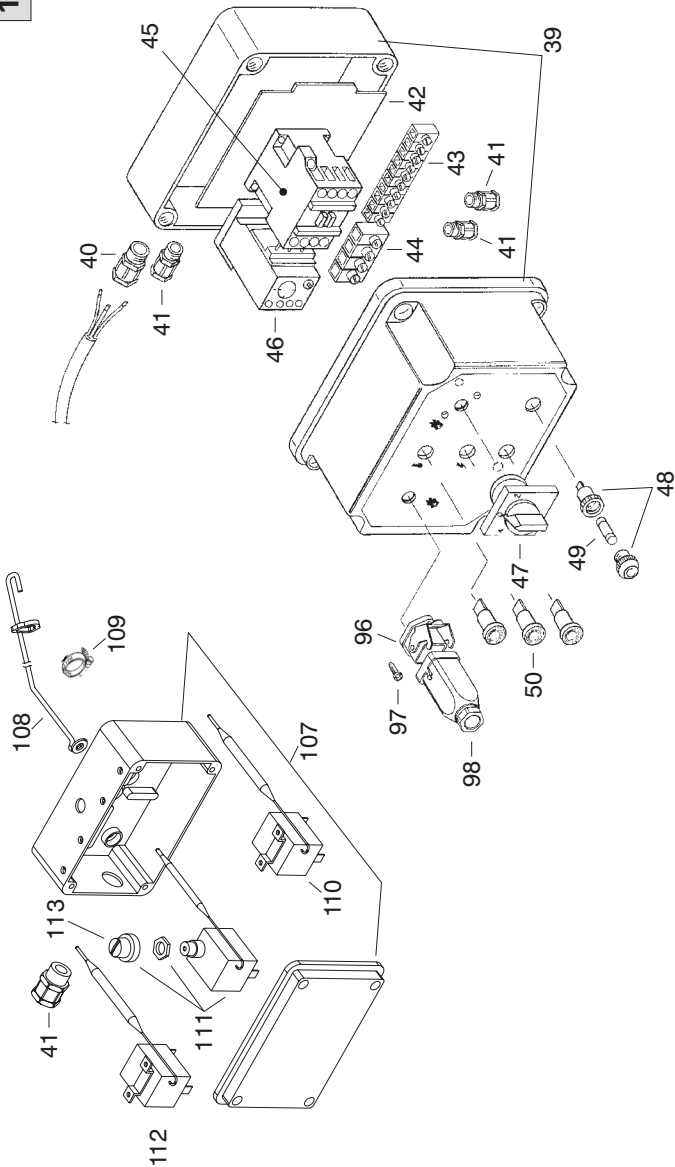

GREEN 70 - 115

Filtro gasolio - Filtre
Filter