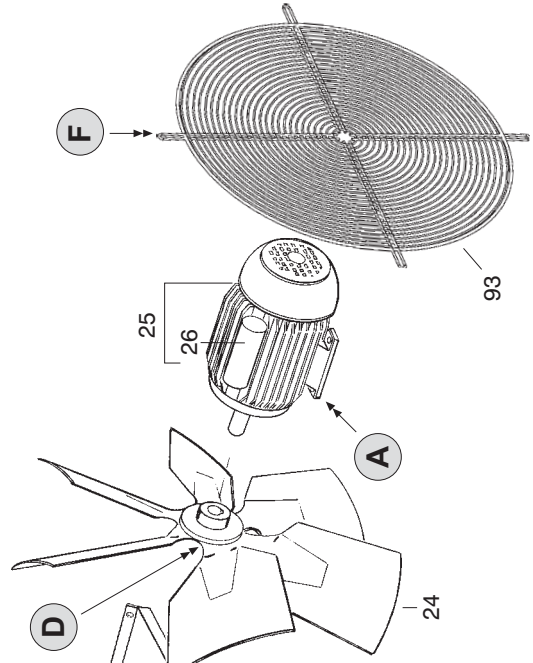

GREEN 70 - 115

A 	B 	D 	F
C 	E 	G