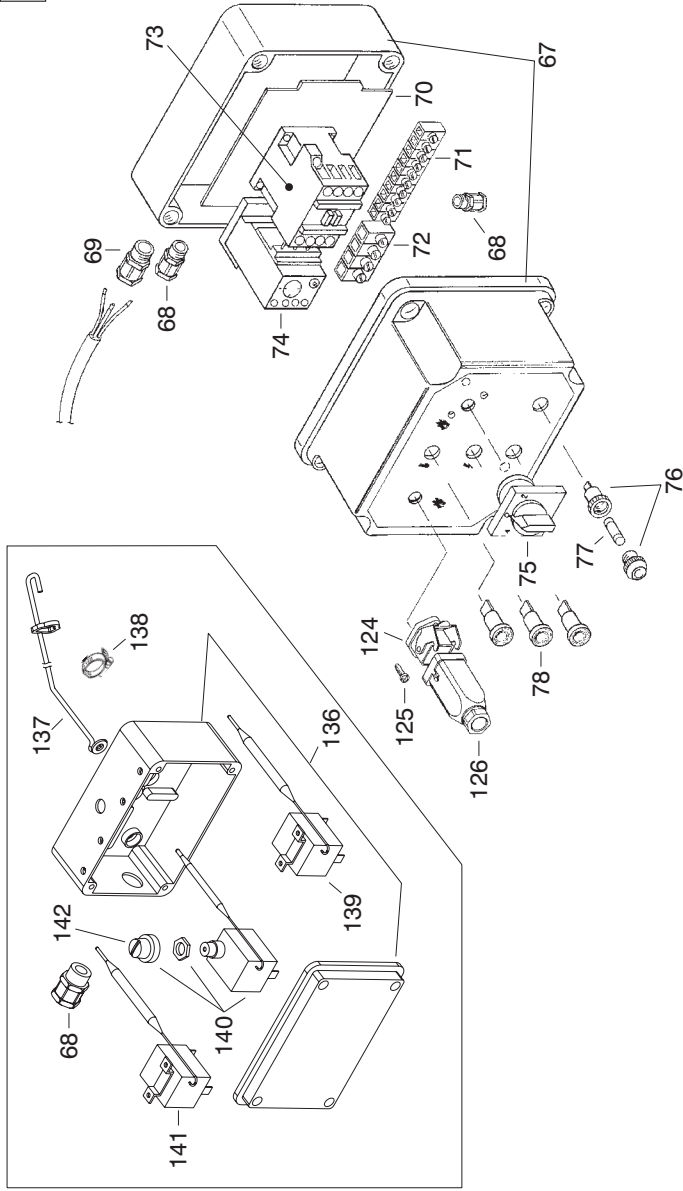

GREEN 200

83 (84/85/86/87)

143