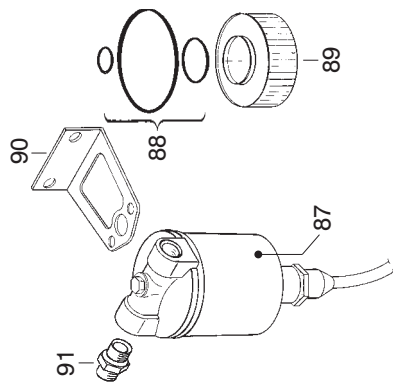

Optional (2)
Filtro Gasolio con preriscaldato - Filtre pre-chauffage
Heizölvorwärmfilter - Oil pre-heaters filter