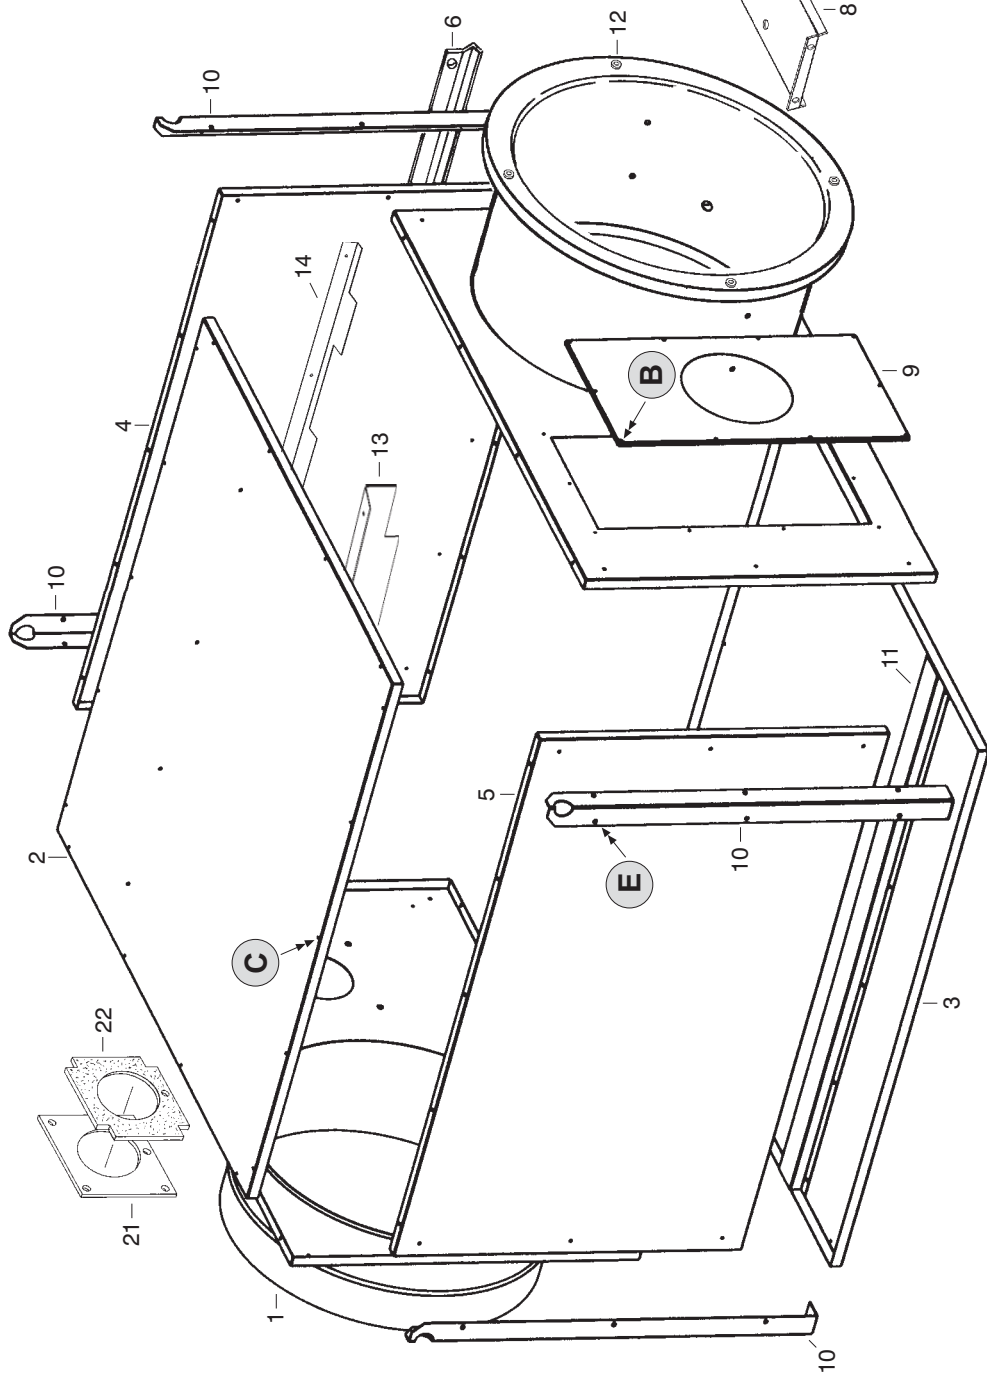

GREEN 70 - 115

A 	B 	D 	F
C 	E 	G